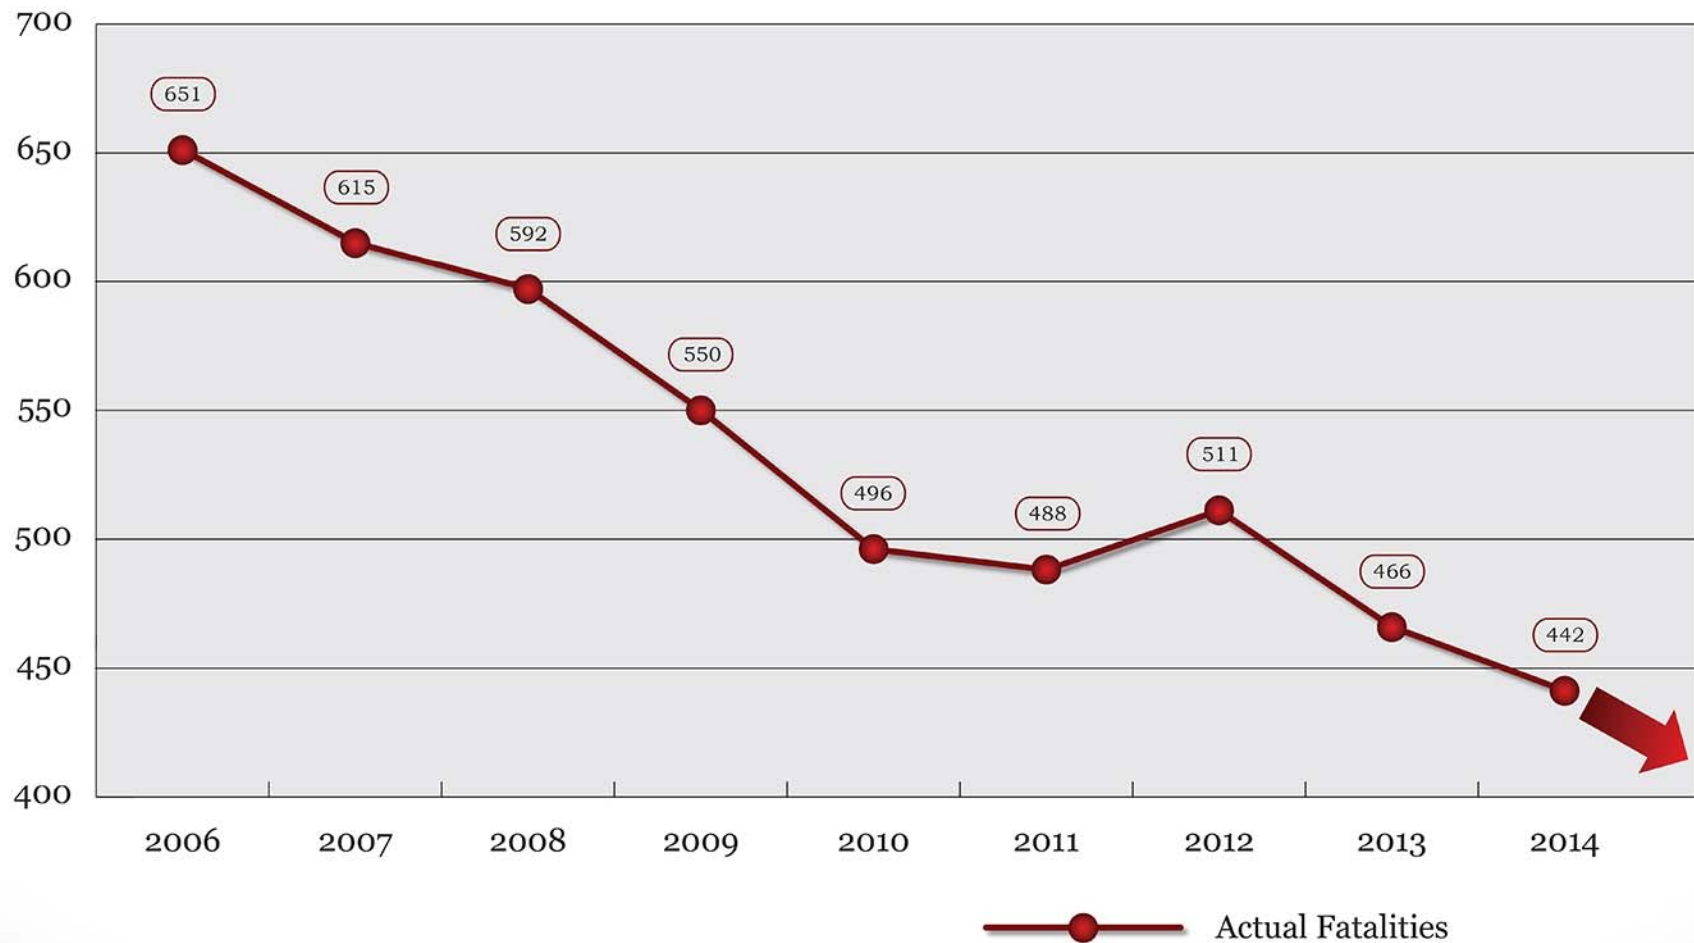

# MARYLAND ROADWAY FATALITIES 2006 - 2014

**Z E R O** TOWARD ZERO DEATHS  
MARYLAND  
EVERY LIFE COUNTS